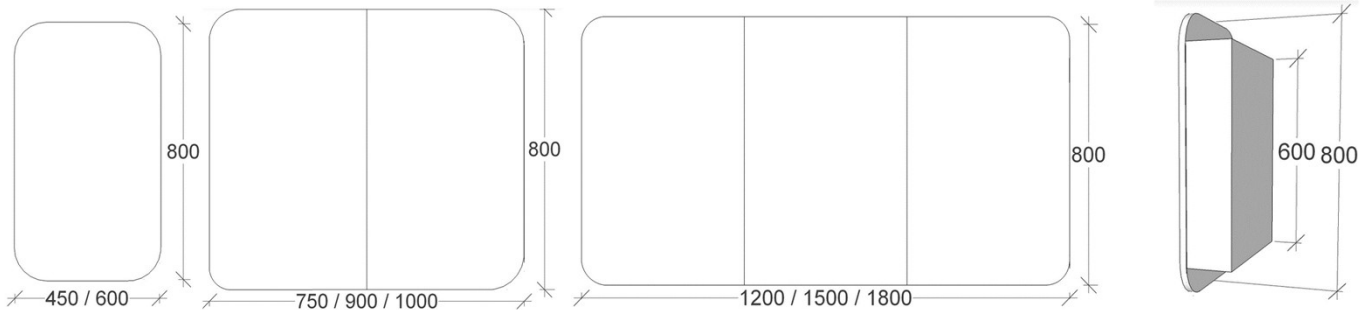

Features

Style: Rounded Corner Mirror Cabinet

Finish: Polyurethane, Polytec or Laminex Sides

Mounting: Wall Mounted, Semi-Recessed, or Fully Recessed*

Opening: Fingerpull

Hinges: Soft Close

Shelving: 2x Adjustable Toughened Glass

Specifications

Mirror Height: 800mm

Cabinet Height: 600mm

Width: 450-1800mm

Depth: 130mm (Overall)

- To fully recess (O11) add \$43 inc GST per door
- To include powerpoint (PPO) add \$43 inc GST

Pricing

	Product Description	Product Code	RRP
Derwent	Derwent 450 Single Door Cabinet	D450	\$1,083
	Derwent 600 Single Door Cabinet	D600	\$1,169
	Derwent 750 Double Door Cabinet	D750	\$1,311
	Derwent 900 Double Door Cabinet	D900	\$1,397
	Derwent 1000 Double Door Cabinet	D1000	\$1,511
	Derwent 1200 Three Door Cabinet	D1200	\$1,653
	Derwent 1500 Three Door Cabinet	D1500	\$1,739
	Derwent 1800 Four Door Cabinet	D1800	\$1,881